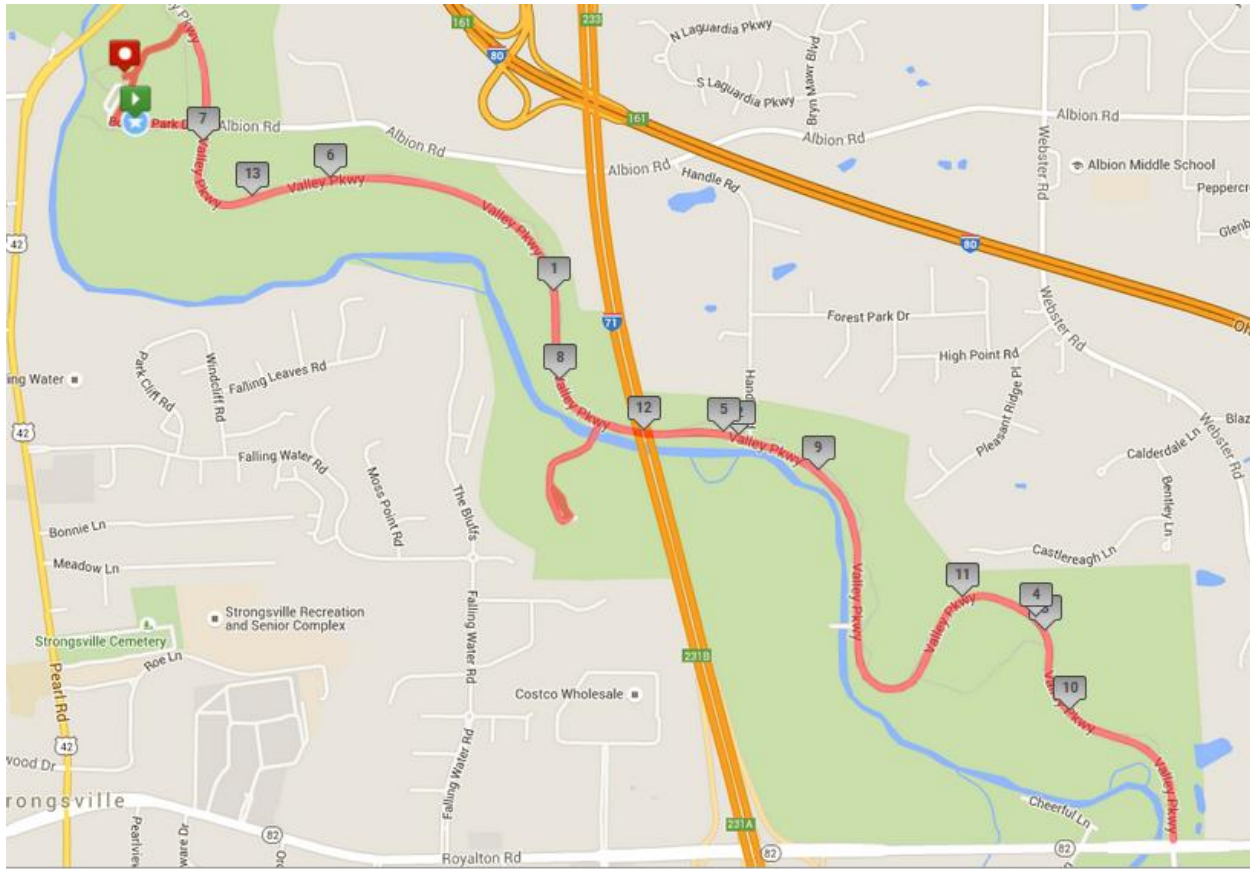

CLEVELAND WEST ROAD RUNNERS

FALL CLASSIC HALF MARATHON ROUTE - BONNIE PARK START/FINISH

FALL CLASSIC 5K ROUTE - BONNIE PARK START/FINISH