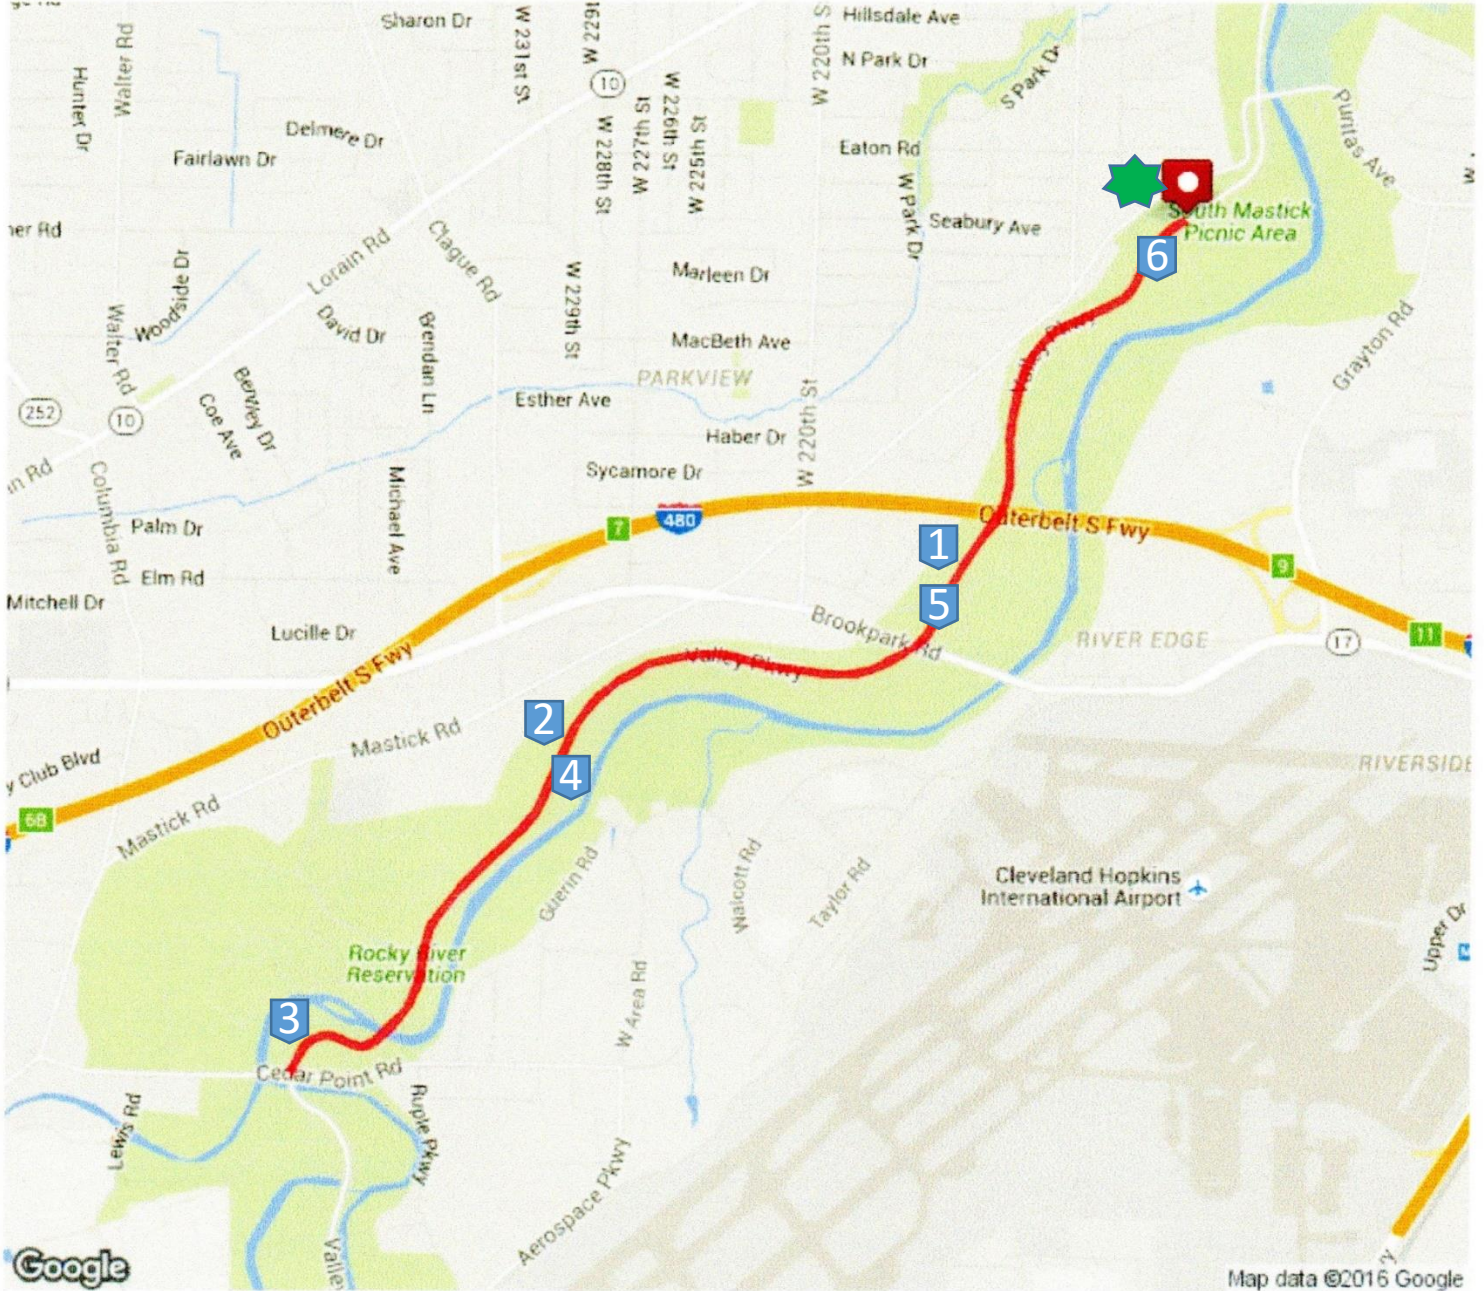

Spring in the Park Women's 10K
Distance: 6.13 mi
Elevation: 150.02 ft (Max: 716.44 ft)

mapmyrun

ELEVATION (ft)

Copyright (c) 2016 MapMyFitness Inc.